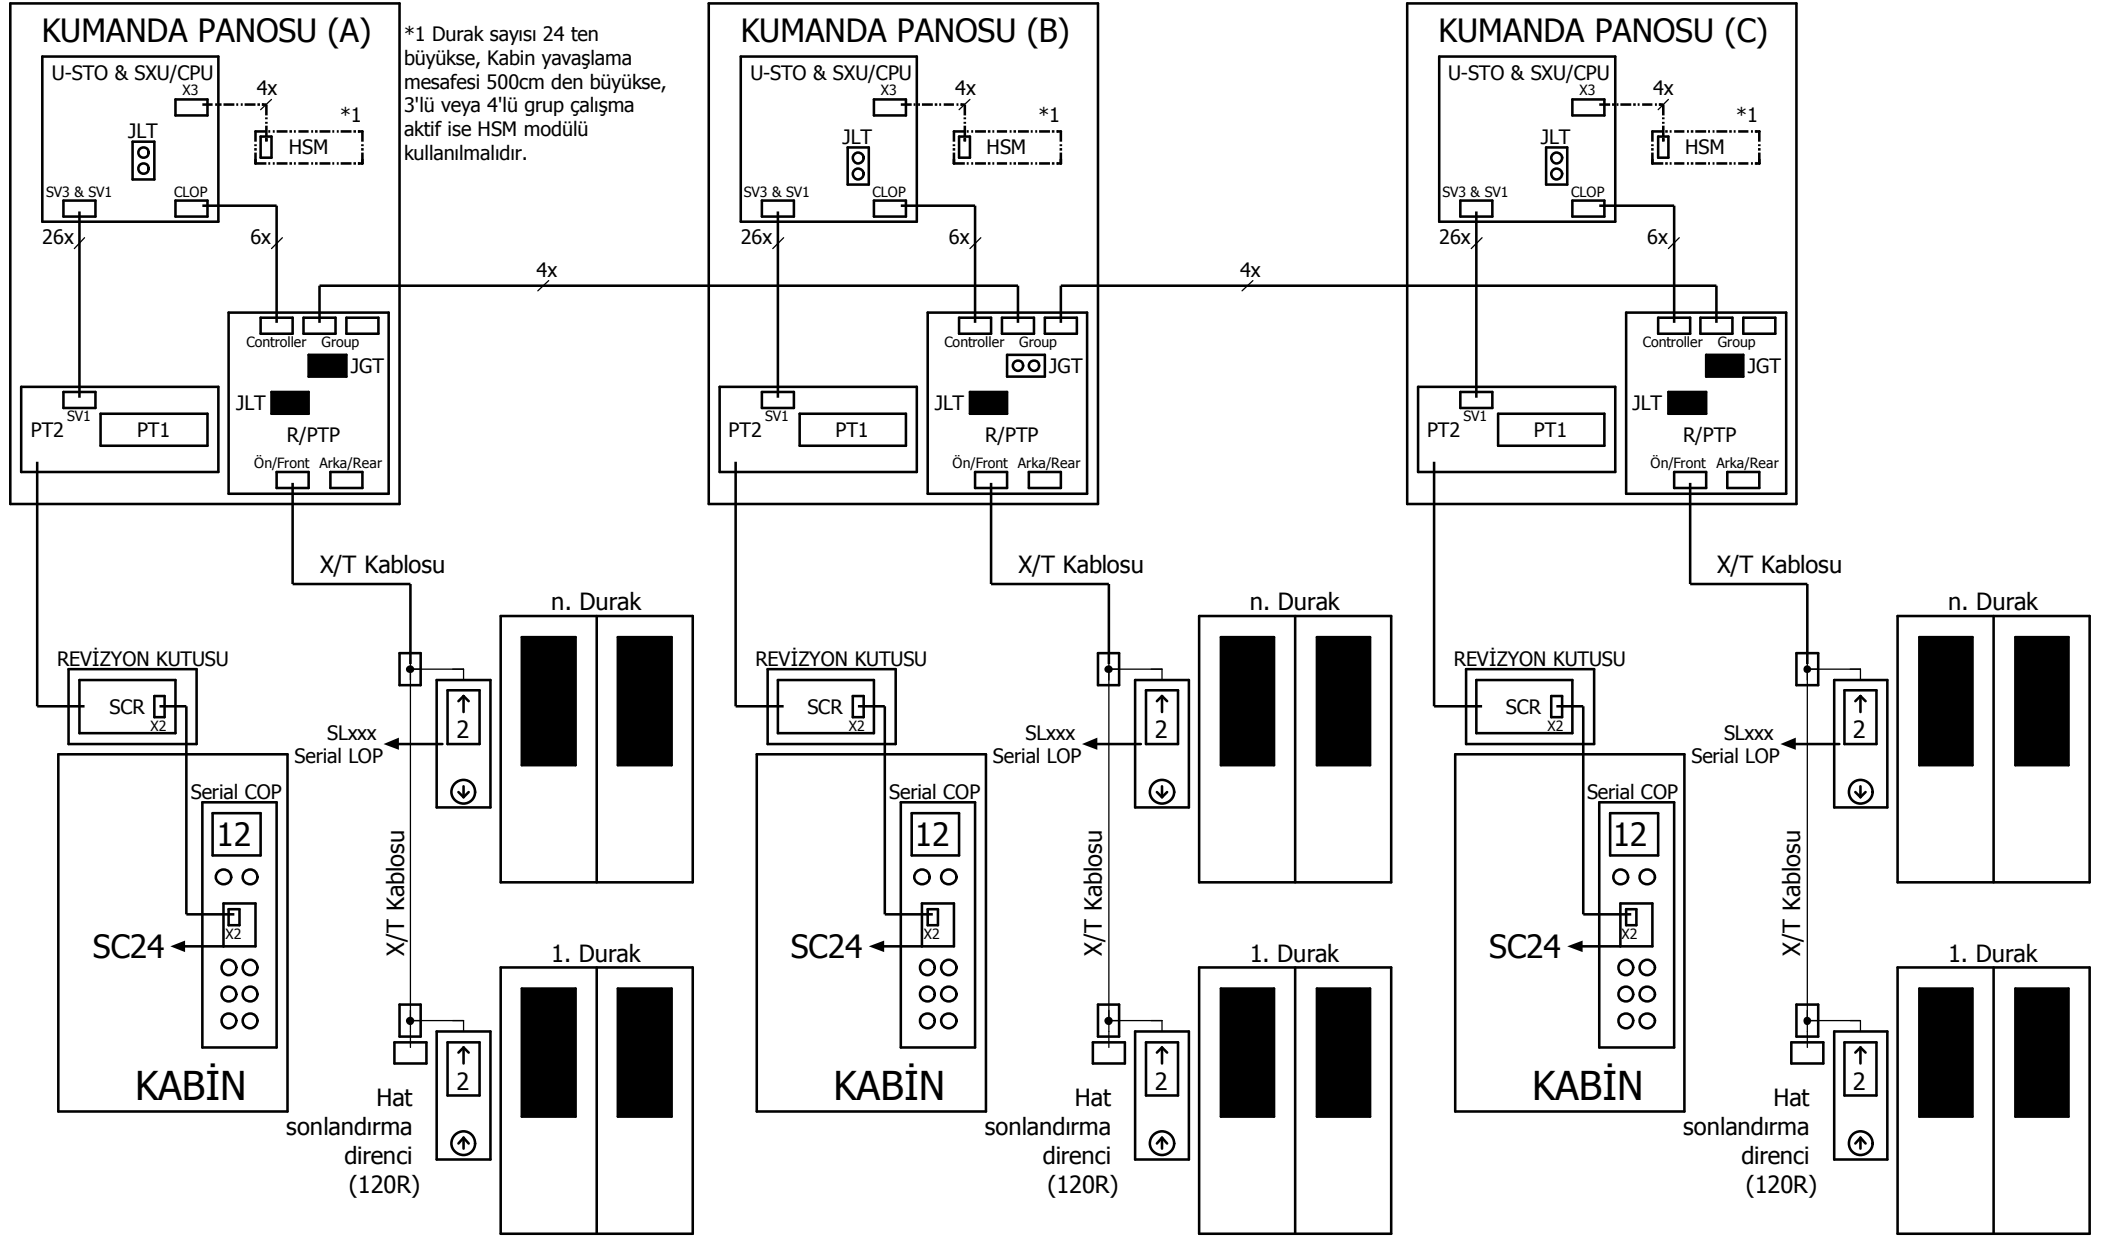

U-STO / SX ULTRA Serial-Duplex 2LOP

U-STO / SX ULTRA Serial-Duplex 1 DLOP

⊖ Jumper takılı değil. / Jumper is put off.

■ Jumper takılı. / Jumper is put on.

U-STO / SX ULTRA Serial-Triplex 3LOP

○ Jumper takılı değil. / Jumper is put off.

■ Jumper takılı. / Jumper is put on.

U-STO / SX ULTRA Serial-Quadruplex 4LOP

○ Jumper takılı değil. / Jumper is put off.

■ Jumper takılı. / Jumper is put on.

U-STO / SX ULTRA Serial-Quadruplex 2DLOP

U-STO / SX ULTRA Parallel-Simplex