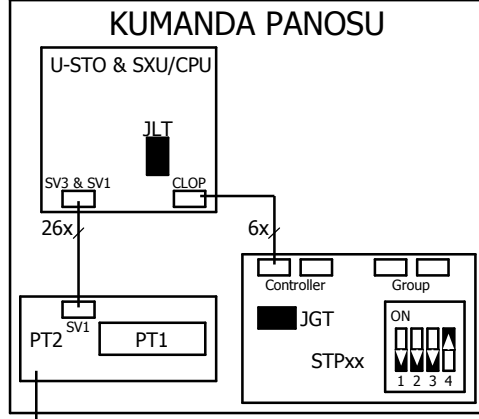

U-STO / SX ULTRA Parallel-Simplex

☐ Jumper takılı değil. / Jumper is put off.

☒ Jumper takılı. / Jumper is put on.

REVİZYON KUTUSU

PCR