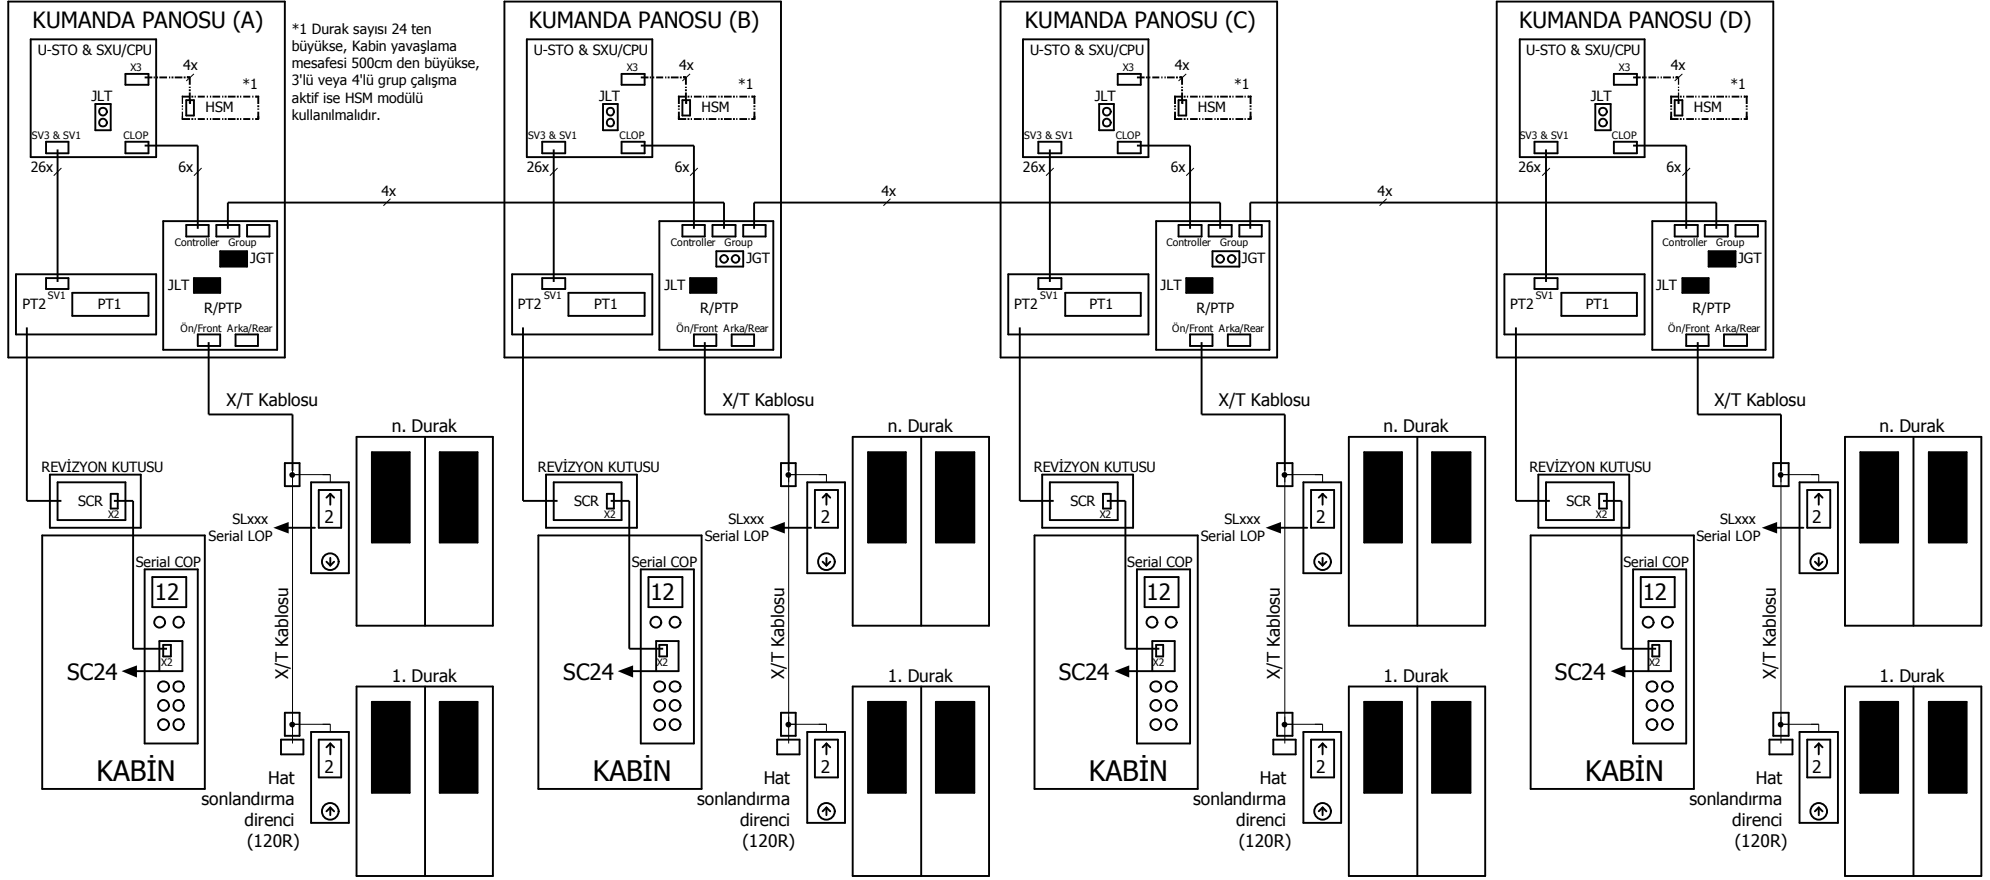

U-STO / SX ULTRA Serial-Duplex 2LOP

U-STO / SX ULTRA Serial-Duplex 1 DLOP

⊖ Jumper takılı değil. / Jumper is put off.

■ Jumper takılı. / Jumper is put on.

U-STO / SX ULTRA Serial-Triplex 3LOP

○ Jumper takılı değil. / Jumper is put off.

■ Jumper takılı. / Jumper is put on.

U-STO / SX ULTRA Serial-Quadruplex 4LOP

○ Jumper takılı değil. / Jumper is put off.

■ Jumper takılı. / Jumper is put on.

U-STO / SX ULTRA Serial-Quadruplex 2DLOP

U-STO / SX ULTRA Parallel-Simplex